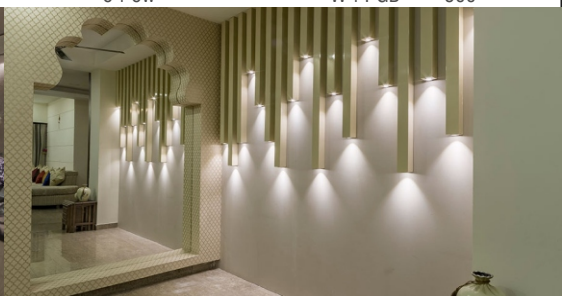

DOUBLE COLOR

HEB-8D	8w Eco Double Color (3" Box)	4+4w	65mm	3"J	W+PGB	290
HEB-3+3	3+3w Bati Panel (inbuilt driver)	3+3w	85mm	3"J	W+B,G,PPGB	320
HEB-6+6	6+6w Bati Panel (inbuilt driver)	6+6w	110mm	4"J	W+B,G,PPGB	420
HEB-12+4	12+4w Bati Panel (inbuilt driver)	12+4w	150mm	6"J	W+B,G,PPGB	
HES-3+3	3+3w Eco Surface	3+3w			W+PGB	380
HES-6+6	6+6w Eco Surface	6+6w			W+PGB	500